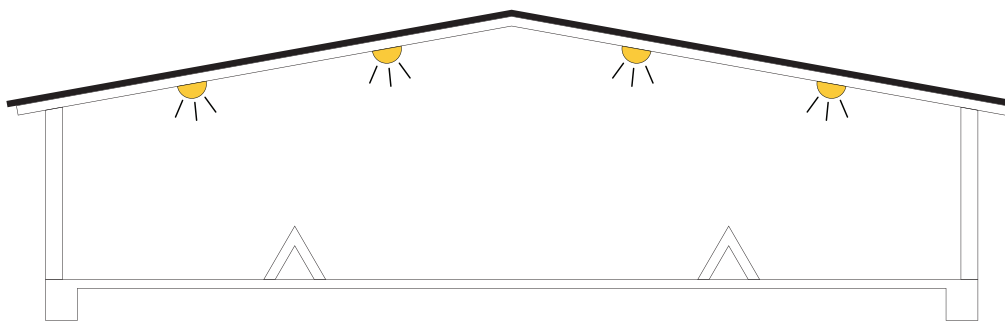

AV-10 10W 300°

FLICKER FREE

main housing

aluminium

pc coverage

AMBIENT LIGHTING:

meat animals:
chickens, turkeys,
ducks, capons and
guinea fowl

laying hens and
breeding animals

LED lamps for ambient lighting for every type of farming. Designed for maximum mechanical strength, they use high-quality Pcs with more than 92% light transmission. The practical IP67 connector makes mounting and installation safe and fast. Like all AV-LUCE products, this lamp is Flickering Free for maximum animal welfare.

The device provides IP67 protection and the use of self-extinguishing material for maximum plant safety.

ELECTRICAL CHARACTERISTICS

PRODUCT	CODE	POWER CONSUPTION	COLOUR TEMPERATURE	LUMINOUS FLUX	LUMINOUS EFFICACY	BEAM ANGLE	SUPPLY VOLTAGE AVI-DIMM	COLOUR RENDERING INDEX	DIMMING	DURATION
AV-10	HT-8-830-00518	10W	2700 K	950 lm	95 lm/W	300°	220 AC	>90	1%-100%	75.000h

MECHANICAL CHARACTERISTICS

PRODUT	CODE	BODY MATERIAL	OPERATING TEMPERATURE	IP RATING	WEIGHT Kg	DIMENSIONS (mm)	Normative references CEI EN
AV-10	HT-8-830-00518	PC OPALE	-25 °C / +40 °C	IP 67	0,3	D 80 X H 160	60598-1 / 605982-1/2 / 61347-2-13 62031 / 61547 / 55015