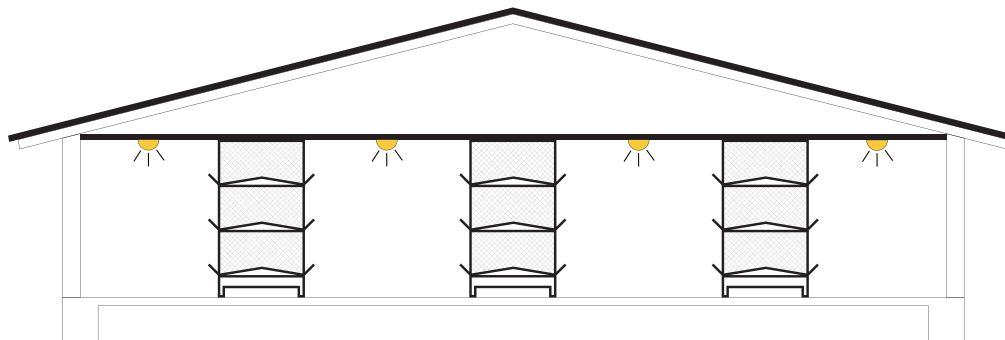

AV-10 10W 300°

FLICKER FREE

main housing

aluminium

pc coverage

AMBIENT LIGHTING:

meat animals:
chickens, turkeys,
ducks, capons and
guinea fowl

laying hens and
breeding animals

LED lamps for ambient lighting for every type of farming. Designed for maximum mechanical strength, they use high-quality Pcs with more than 92% light transmission. The practical IP67 connector makes mounting and installation safe and fast. Like all AV-LUCE products, this lamp is Flickering Free for maximum animal welfare.

The device provides IP67 protection and the use of self-extinguishing material for maximum plant safety.

ELECTRICAL CHARACTERISTICS

PRODUCT	CODE	POWER CONSUPTION	COLOUR TEMPERATURE	LUMINOUS FLUX	LUMINOUS EFFICACY	BEAM ANGLE	SUPPLY VOLTAGE AVI-DIMM	COLOUR RENDERING INDEX	DIMMING	DURATION
AV-10	HT-8-830-00518	10W	2700 K	950 lm	95 lm/W	300°	220 AC	>90	1%-100%	75.000h