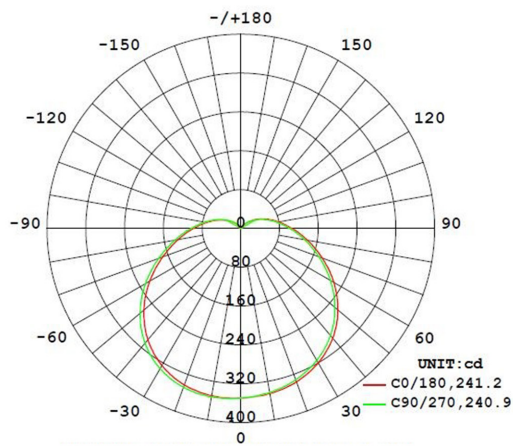

The device provides IP67 protection and the use of self-extinguishing material for maximum plant safety.

ELECTRICAL CHARACTERISTICS

PRODUCT	CODE	POWER CONSUPTION	COLOUR TEMPERATURE	LUMINOUS FLUX	LUMINOUS EFFICACY	BEAM ANGLE	SUPPLY VOLTAGE AVI-DIMM	COLOUR RENDERING INDEX	DIMMING	DURATION
AV-10	HT-8-830-00518	10W	2700 K	950 lm	95 lm/W	300°	220 AC	>90	1%-100%	75.000h

MECHANICAL CHARACTERISTICS

PRODUT	CODE	BODY MATERIAL	OPERATING TEMPERATURE	IP RATING	WEIGHT Kg	DIMENSIONS (mm)	Normative references CEI EN
AV-10	HT-8-830-00518	PC OPALE	-25 °C / +40 °C	IP 67	0,3	D 80 X H 160	60598-1 / 605982-1/2 / 61347-2-13 62031 / 61547 / 55015

light intensity distribution graph

average beam angle (50%): 163.1 DEG

isolux planax graph (UNIT:lx)

POWER SUPPLIES ACCESSORIES

DORSALE 10T PASSO 3MT CALATA 50M AVH19
CAVO INIZIO LINEA 6 MT CON CONNETTORE AVH19
CAVI DI PROLUNGA CON CONNETTORI AVH19
TAPPO FINE LINEA
ALIMENTATORE DV1500 DIMMER 220VAC 1500W CONTROLLO 0/10V